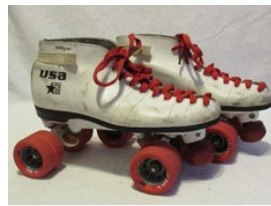

Single Action 45 Degree - Vintage - Some Wear

ID:	White Riedell 122
S:	Mens 10
W:	Radar Tuner Ny 92a 62x43
B:	7MM New
P:	Sure Grip Magnum Metal
TS:	Adjustable Gripper

Price: $ 140.00