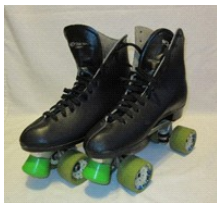

Good Shape - Some Wear

ID:	Black Dominion Canada
S:	Mens 11
W:	Vanguard Beretta Ny
B:	New 8MM
P:	Metal
TS:	Standard

Price: $ 80.00